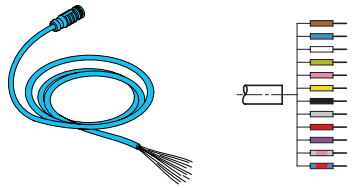

I/O-Kabel	
2,0m / IP 67 / PVC	VKHM-Z-5/12-A
5,0m / IP 67 / PUR	VKSM-Z-5/12-A
10,0m / IP 67 / PUR	VKSM-Z-10/12-A
15,0m / IP 67 / PUR	VKSM-Z-15/12-A
20,0m / IP 67 / PUR	VKSM-Z-20/12-A

I/O-Cable	
2,0m / IP 67 / PVC	VKHM-Z-2/RJ45
5,0m / IP 67 / PUR	VKHM-Z-5/RJ45
10,0m / IP 67 / PUR	VKHM-Z-10/RJ45
15,0m / IP 67 / PUR	VKHM-Z-5/RJ45
20,0m / IP 67 / PUR	VKHM-Z-10/RJ45

I/O-Câble	
2,0m / IP 67 / PVC	VKHM-Z-2/RJ45
5,0m / IP 67 / PUR	VKHM-Z-5/RJ45
10,0m / IP 67 / PUR	VKHM-Z-10/RJ45
15,0m / IP 67 / PUR	VKHM-Z-5/RJ45
20,0m / IP 67 / PUR	VKHM-Z-10/RJ45

I/O-Verlängerungskabel	
5,0m / IP 67 / PVC	VSM-Z-5/VKM-Z/12-A

I/O-Extension cable	
5,0m / IP 67 / PVC	VSM-Z-5/VKM-Z/12-A

I/O-Câble prolongateur	
5,0m / IP 67 / PVC	VSM-Z-5/VKM-Z/12-A

Befestigungswinkel
Mounting bracket
Equerre de fixation