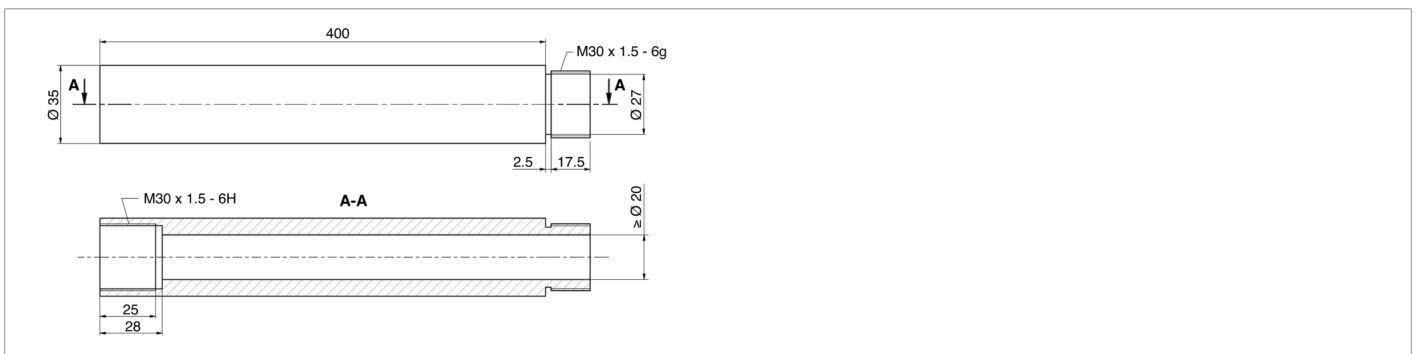

**214416**  
**SBT-VR-400-M30**

- Simple assembly of the SBT-x, by screwing in
- Cascadable through screwing several extension tubes into one another

**Technical data (typ.)**

Housing material	Aluminum
Component	Extension tube
Design	Cylinder
To be used for	SBX-xxx
Scope of delivery	Extension tube (1x)