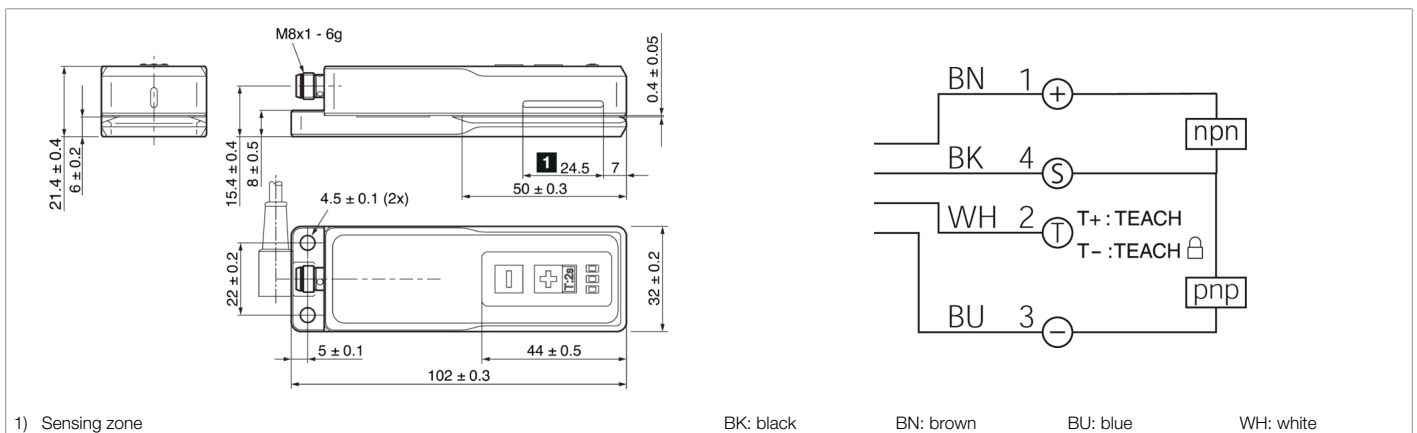

214205
KGUTI50-0.4-G3-T4
Capacitive label sensor

- Detection of transparent and paper labels
- Intuitive teach-in using a membrane keyboard and with fine adjustment
- IO-Link
- Robust metal housing
- Separated housing
- Remote teach with key-lock function
- Parallel operation Pin2 / label detected and IO-Link (pin 4)

Function											

Technical data (typ.)	+20°C, 24 V DC
Service voltage	18 ... 30 V DC
No-load current (max.)	< 40 mA
Insulation voltage endurance	500 V
Leg length internal	50 mm
Housing dimensions	32 x 21,4 x 102 mm
Housing length	102 mm
Housing height	21.4 mm
Housing width	32 mm
Housing material	Aluminum (Black, Anodized)
Protection class	III, operation on protective low voltage
Approvals	UL
Operating principle	Capacitive
Design	Fork
Characteristics	Connector outlet at the back
Product series	KGUTI Capacitive
Operating modes	STANDARD, HIGH RESOLUTION, SPEED
Scope of delivery	Sensor, Instructions available online
Switching output	Push-pull, 100 mA, NO/NC, switchable
Voltage drop (max.)	2.5 V
Interface	IO-Link V1.1.3, COM2 (Smart Sensor Profile 2nd Edition V1.1 SSP 4.1.1)
Fork opening	0.4 mm
Detection range	22 mm
Reproducibility (STANDARD)	< 0.15 mm