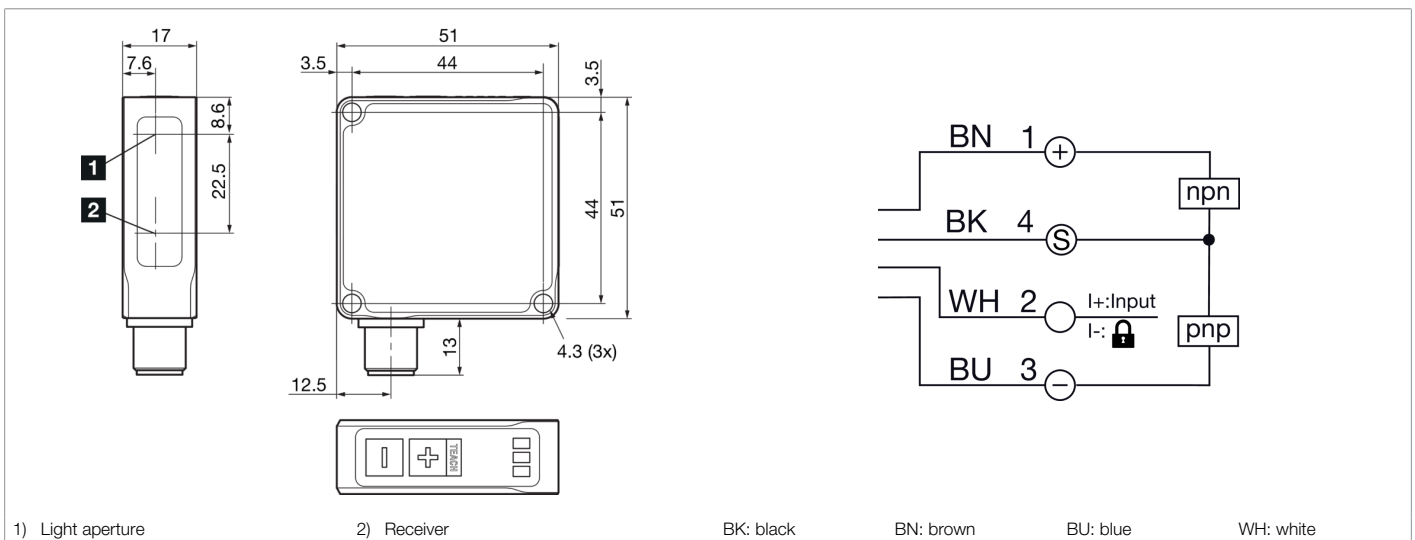

Function											

Technical data (typ.)	+20°C, 24 V DC
Service voltage	18 ... 30 V DC
No-load current (max.)	60 mA
Insulation voltage endurance	500 V
Housing dimensions	51 x 51 x 17 mm
Housing material	Die-cast zinc (Black, powder-coated)
Material window / optics	Plastic
Weight	102 g
Protection class	III, operation on protective low voltage
Approvals	UL
Design	Cuboid design
Characteristics	Radial plug connection
Switching output	Push-pull (1x), 100 mA, NO/NC
Voltage drop (max.)	2 V
Interface	<ul style="list-style-type: none"> <li>■ IO-Link V1.1, COM2</li> <li>■ Smart Sensor Profile</li> </ul>
Light source	Laser
Laser class	CLASS 1 LASER PRODUCT, 1 (IEC 60825-1:2014 / EN 60825-1:2014)
Color	Red
Wavelength	650 nm (Pp < 0.65 mW t = 4 μs)
Light spot size	Ø 1.0 mm

**213674**

**LVHT52-500G3-RB4**

**Laser distance sensors**

Technical data (typ.)	+20°C, 24 V DC
Measuring range	50 ... 500 mm
Measuring range 1	50 ... 300 mm (6 to 90 % remission)
Measuring range 2	300 ... 500 mm (6 to 90 % remission)
Resolution	0.3 ... 0.50 mm (0.3 mm at 50 ... 300 mm, mode: standard, mean value 16, 0.5 mm at 300 ... 500 mm, mode: standard, mean value 16)
Reproducibility	0.5 mm
Reproducibility	0.5 mm at 50 ... 300 mm, mode: standard, mean value 16, 1.0 mm at 300 ... 500 mm, mode: standard, mean value 16
Sensitivity adjustment	Keypad
Display	LED Green - Status, yellow - Switching output, Red - Signal weak
Switching frequency	100 Hz (Max. 600 Hz in Speed sensor mode without filter)
Readiness delay (max.)	300 ms
Shock/vibration load	30 g, 10 ... 55 Hz / 0.5 mm
Ambient temperature during operation	0 ... +50 °C
Temperature drift	0.04 %/K
Protection type	IP 67
Connection	Connector, M12, 4-pin
Connection cable	VK ... /5
<b>More information / accessories</b>	<b><a href="https://www.di-soric.com/213674">https://www.di-soric.com/213674</a></b>