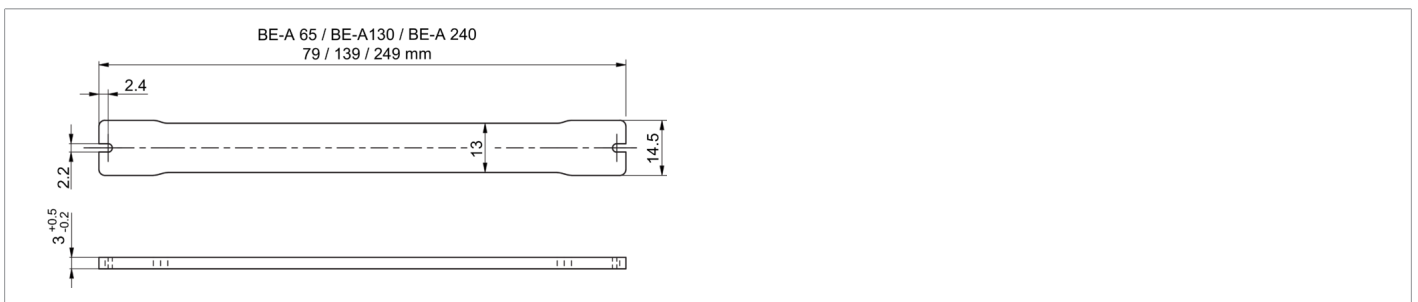

**213581**  
**BE-A130-CLR**  
**Safety screen**

- Clear protective cover
- Easily exchanged

Technical data (typ.)	
Assembly	Using fixing screws
Housing dimensions	14.5 x 3 x 139 mm
Housing length	139 mm
Housing height	3 mm
Housing width	14.5 mm
Housing material	Plastic (PMMA)
Weight	12 g
Component	Safety screen
To be used for	Barlights BE-A130 ...
Scope of delivery	1 safety screen, Fixing material
Transmission	92 %
Ambient temperature during operation	0 ... +40 °C
More information / accessories	
<a href="https://www.di-soric.com/213581">https://www.di-soric.com/213581</a>	