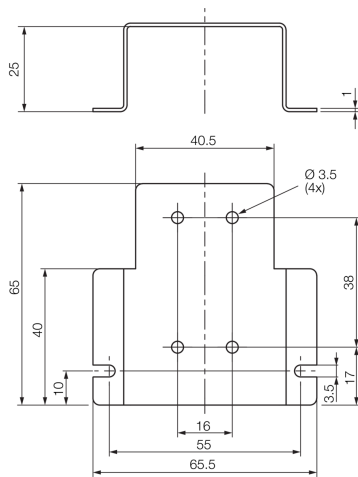

213321  
 HS-BE-FL-MP-VS-M3  
 Holdingsystem-BE-FL-CS60

#### Technical data (typ.)

Housing dimensions	65 x 65.5 x 25 mm
Housing material	Stainless steel
Component	Holdingsystem-BE-FL-CS60
To be used for	Area lights BEK-FL ...
Product series	BE-Z BV Lighting accessories
Scope of delivery	Adapter plate (BEK-F - CS 60), Fixing material