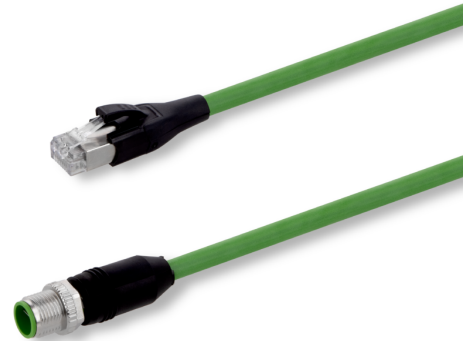

213090
VSHM-Z-20/RJ45-X
Connection cable Ethernet

Function

Technical data (typ.)

+20°C, 24 V DC

Service voltage	30 V DC
Length	20,000 mm
Material of cable	Polyurethane
Drag chain properties	10 x Ø (Min. bending radius)
Protection class	III, operation on protective low voltage
Design	Straight / straight
To be used for	CS 60 Vision Sensors
Drag chain compatible	Yes
LED Anzeige	No
Ambient temperature during operation	-40 ... +80 °C
Protection type	IP 20
Connection	Connector, M12, 8-pin, X-coded
Connection 2	Connector, RJ 45, 8-pin