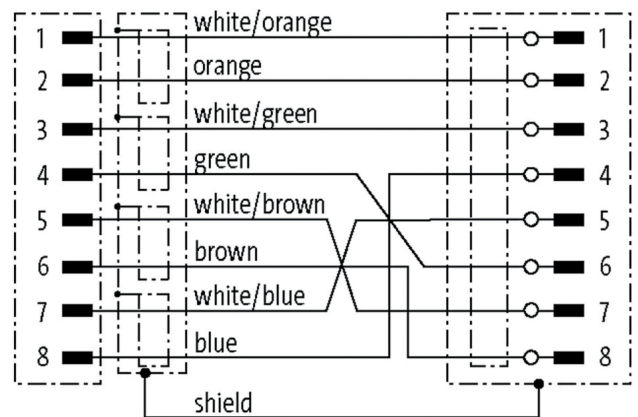

213090
VSHM-Z-20/RJ45-X
Connection cable Ethernet

Function

Technical data (typ.)

+20°C, 24 V DC

Service voltage	30 V DC
Length	20,000 mm
Material of cable	Polyurethane
Drag chain properties	10 x Ø (Min. bending radius)
Protection class	III, operation on protective low voltage
Design	Straight / straight
To be used for	CS 60 Vision Sensors
Drag chain compatible	Yes
LED Anzeige	No
Ambient temperature during operation	-40 ... +80 °C
Protection type	IP 20
Connection	Connector, M12, 8-pin, X-coded
Connection 2	Connector, RJ 45, 8-pin