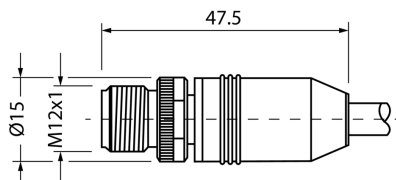

213090
VSHM-Z-20/RJ45-X
Connection cable Ethernet

Function

Technical data (typ.)

+20°C, 24 V DC

Service voltage	30 V DC
Length	20,000 mm
Material of cable	Polyurethane
Drag chain properties	10 x Ø (Min. bending radius)
Protection class	III, operation on protective low voltage
Design	Straight / straight
To be used for	CS 60 Vision Sensors
Drag chain compatible	Yes
LED Anzeige	No
Ambient temperature during operation	-40 ... +80 °C
Protection type	IP 20
Connection	Connector, M12, 8-pin, X-coded
Connection 2	Connector, RJ 45, 8-pin