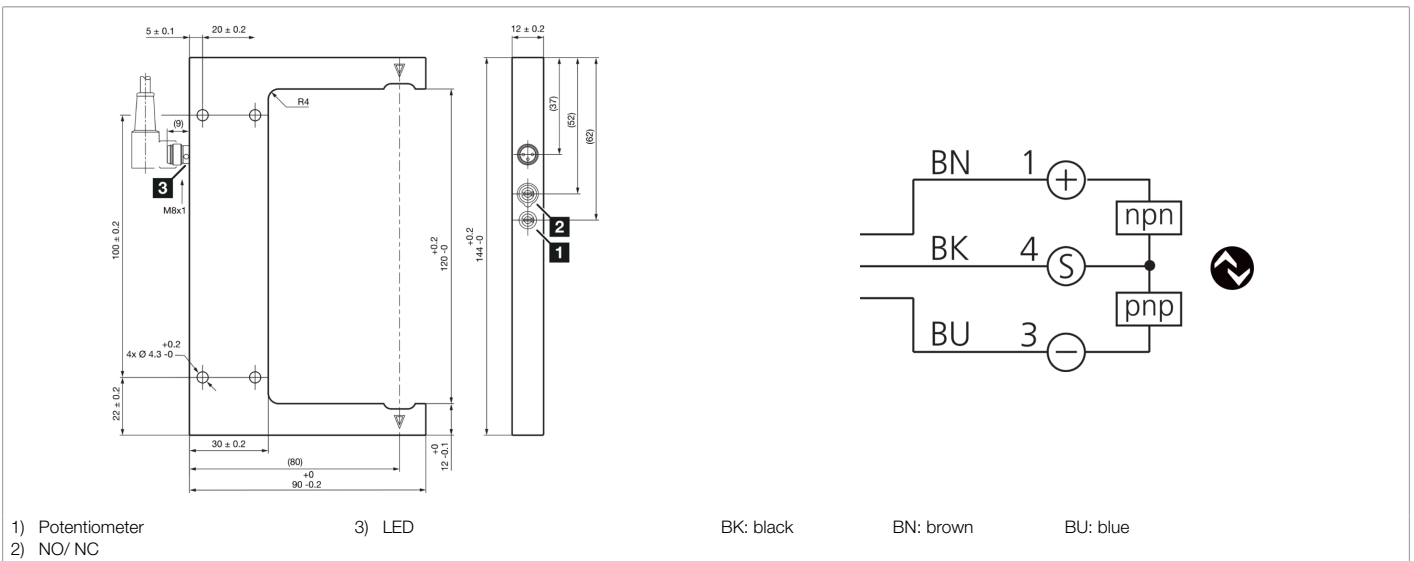

Function										

Technical data (typ.)	+20°C, 24 V DC
Service voltage	10 ... 30 V DC
No-load current (max.)	30 mA
Insulation voltage endurance	500 V
Leg length internal	60 mm
Housing dimensions	144 x 90 x 12 mm
Housing length	90 mm
Housing height	144 mm
Housing width	12 mm
Housing material	Stainless steel (V4A, 1.4404 / AISI 316L - 1.4571 / AISI 316Ti)
Protection class	III, operation on protective low voltage
Approvals	UL
Operating principle	Optical
Evaluation	digital
Design	Fork
Operation modes	STANDARD, HIGH RESOLUTION, POWER, SPEED
Switching output	Push-pull, 100 mA, NO/NC, switchable
Interface	IO-Link (V1.1, COM2 38.4 kBd, Smart Sensor Profile)
Light source	LED
Color	Red
Modulation	Clocked

**210893**  
**OGU 121 G3-T3/V4A**  
**Fork light barrier**

Technical data (typ.)	+20°C, 24 V DC
Fork opening	120 mm
Resolution (factory setting)	0.5 mm (STANDARD)
Reproducibility (factory setting)	0.02 mm (STANDARD)
Resolution (STANDARD)	0.5 mm
Reproducibility (STANDARD)	0.02 mm
Resolution (HIGH RESOLUTION)	0.3 mm
Reproducibility (HIGH RESOLUTION)	0.02 mm
Resolution (POWER)	1.5 mm
Reproducibility (POWER)	0.02 mm
Resolution (SPEED)	0.5 mm
Reproducibility (SPEED)	0.02 mm
Sensitivity adjustment	Potentiometer or IO-Link
Switching frequency (factory setting)	5000 Hz (STANDARD)
Switching frequency (STANDARD)	5000 Hz
Switching frequency (HIGH RESOLUTION)	1500 Hz
Switching frequency (POWER)	250 Hz
Switching frequency (SPEED)	8000 Hz
Ambient temperature during operation	-25 ... +60 °C
Protection type	IP 67
Connection	Connector, M8, 3-pin
Connection cable	TK ...
More information / accessories	<a href="https://www.di-soric.com/210893">https://www.di-soric.com/210893</a>