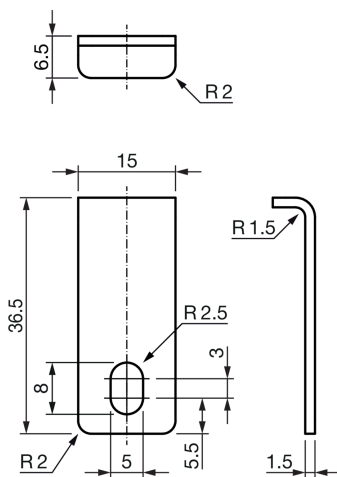

**210252**  
**BEK-A-NH**  
**Mounting bracket for attachment panels**

- Suited for all attachment panels
- Easy to install

**Technical data (typ.)**

Housing dimensions	15 x 6.5 x 36.5 mm
Housing material	Aluminum (Black)
Component	Mounting bracket for attachment panels
To be used for	Polarization filter BEK-A300-POL, BEK-A400-POL, BEK-A500-POL, Diffusion filter BEK-A300-DIF, BEK-A400-DIF, BEK-A500-DIF
Scope of delivery	Two mounting brackets, Fixing material