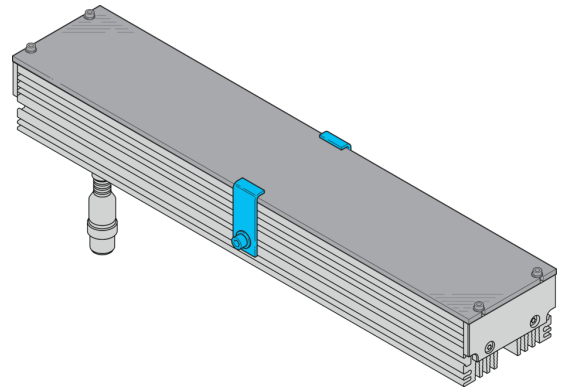

**210252**  
**BEK-A-NH**  
**Mounting bracket for attachment panels**

- Suited for all attachment panels
- Easy to install

**Technical data (typ.)**

Housing dimensions	15 x 6.5 x 36.5 mm
Housing material	Aluminum (Black)
Component	Mounting bracket for attachment panels
To be used for	Polarization filter BEK-A300-POL, BEK-A400-POL, BEK-A500-POL, Diffusion filter BEK-A300-DIF, BEK-A400-DIF, BEK-A500-DIF
Scope of delivery	Two mounting brackets, Fixing material