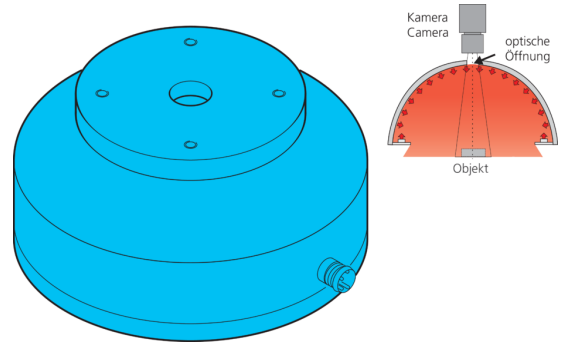

210071
BE-DOME100/70-RGB-T6
Dome light

- RGB light with separately controllable colors
- Extremely homogeneous, diffuse illumination
- Very compact design
- High light intensity
- Robust design

1) Sensing surface
 2) Free internal diameter
 3) Optical opening
 4) Connector
 5) 6-pin

BN: brown BU: blue GY: grey PK: pink

PIN	Aderfarbe wire color	Funktion function
3	blau / blue	- blau / blue
5	grau / grey	- grün / green
6	rosa / pink	- rot / red
1	braun / brown	+ 24V

Blick auf Anschlusseite
View on connection position

Function									

Technical data (typ.)	+20°C, 24 V DC
Service voltage	24 V DC
Power	1.7 W (70 mA, 24 V DC)
Power consumption	150 mA (3 colors, $\Sigma < 3.6$ W)
Illuminated area	Ø 70 mm
Quantity	30 (LEDs)
Diameter	Ø 100 mm (Diameter)
Housing material	Aluminum / Plastic
Protection class	III, operation on protective low voltage
Risk group (DIN EN 62471)	Free group
Light source	LED
Color	RGB
Wavelength	630, 530, 470 nm
Deflection angle FWHM	120°
Ambient temperature during operation	0 ... +50 °C
Connection	Connector, M8, 6-pin