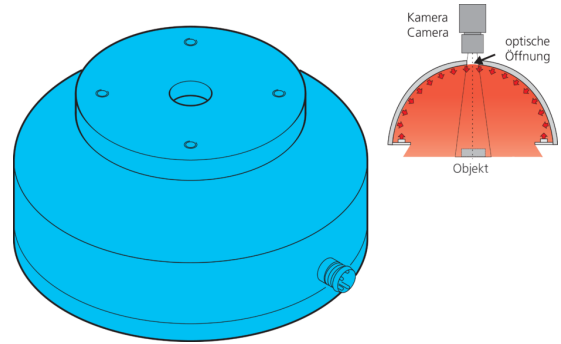

**210069**  
**BE-DOME100/70-G3-T4**  
**Dome light**

- Extremely homogeneous, diffuse illumination
- Very compact design
- High light intensity
- Robust design

aktive Fläche / active area: 12 mm diameter  
 freier Innendurchmesser / inner diameter / illuminated area: 70 mm diameter  
 Ø 65 mm (top view diameter)  
 M3 x 5 (4x) (top view screws)  
 41 mm (height)  
 50 mm (bottom view diameter)  
 M4 / 5 tief / depth (4x) (bottom view screws)  
 optische Öffnung / aperture (bottom view)  
 Stecker M8, 4-polig / connector M8, 4-poled (bottom view)  
 Ø 100 mm (bottom view diameter)

Blick auf Anschlusseite / View on connection position

PIN	Aderfarbe / wire color	Funktion / function
3	blau / blue	- blau / blue
1	braun / brown	+ 24V

BN: brown      BU: blue

Function														
												CE	UK CA	

Technical data (typ.)	+20°C, 24 V DC
Service voltage	24 V DC
Power	2.4 W (100 mA, 24 V DC)
Power consumption	100 mA
Illuminated area	Ø 70 mm
Quantity	32 (LEDs)
Diameter	Ø 100 mm (Diameter)
Housing material	Aluminum / Plastic
Protection class	III, operation on protective low voltage
Risk group (DIN EN 62471)	Free group
Light source	LED
Color	Blue
Wavelength	470 nm
Deflection angle FWHM	120°
Ambient temperature during operation	0 ... +50 °C
Connection	Connector, M8, 4-pin