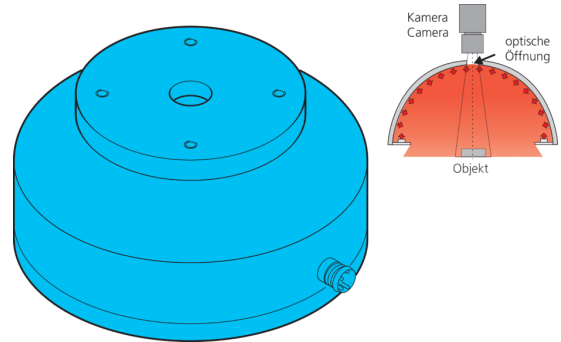

**210068**  
**BE-DOME100/70-G1-T4**  
**Dome light**

- Extremely homogeneous, diffuse illumination
- Very compact design
- High light intensity
- Robust design

12  
 aktive Fläche  
 active area  
 70  
 freier Innendurchmesser  
 inner diameter / illuminated area  
 Ø 65  
 M3 x 5 (4x)  
 41  
 50  
 M4 / 5 tief / depth  
 (4x)  
 optische Öffnung  
 aperture  
 Stecker M8, 4-polig  
 connector M8, 4-poled  
 50  
 Ø 100

Blick auf Anschlusseite  
 View on connection position

PIN	Aderfarbe wire color	Funktion function
3	blau / blue	- blau / blue
1	braun / brown	+ 24V

BN: brown      BU: blue

Function												

Technical data (typ.)	+20°C, 24 V DC
Service voltage	24 V DC
Power	1.7 W (70 mA, 24 V DC)
Power consumption	70 mA
Illuminated area	Ø 70 mm
Quantity	32 (LEDs)
Diameter	Ø 100 mm (Diameter)
Housing material	Aluminum / Plastic
Protection class	III, operation on protective low voltage
Risk group (DIN EN 62471)	Free group
Light source	LED
Color	red
Wavelength	617 nm
Deflection angle FWHM	120°
Ambient temperature during operation	0 ... +50 °C
Connection	Connector, M8, 4-pin