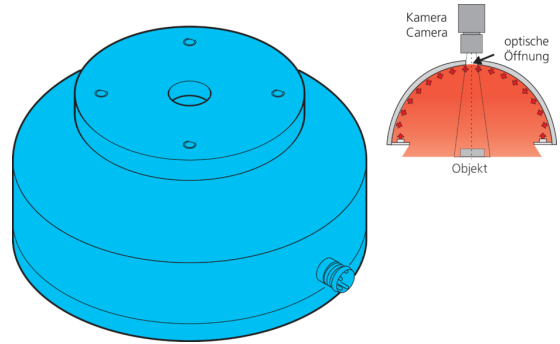

**210067**  
**BE-DOME100/70-G0-T4**  
**Dome light**

- Extremely homogeneous, diffuse illumination
- Very compact design
- High light intensity
- Robust design

12  
 aktive Fläche  
 active area  
 70  
 freier Innendurchmesser  
 inner diameter / illuminated area  
 Ø 65  
 M3 x 5 (4x)  
 41  
 50  
 M4 / 5 tief / depth  
 (4x)  
 optische Öffnung  
 aperture  
 Stecker M8, 4-polig  
 connector M8, 4-poled  
 50  
 Ø 100

Blick auf Anschlusseite  
 View on connection position

PIN	Aderfarbe wire color	Funktion function
3	blau / blue	- blau / blue
1	braun / brown	+ 24V

BN: brown      BU: blue

Function										

Technical data (typ.)	+20°C, 24 V DC
Service voltage	24 V DC
Power	2.4 W (100 mA, 24 V DC)
Illuminated area	Ø 70 mm
Quantity	32 (LEDs)
Diameter	Ø 100 mm (Diameter)
Housing material	Aluminum / Plastic
Protection class	III, operation on protective low voltage
Risk group (DIN EN 62471)	Free group
Light source	LED
Color	Infrared
Wavelength	850 nm
Deflection angle FWHM	120°
Ambient temperature during operation	0 ... +50 °C
Connection	Connector, M8, 4-pin