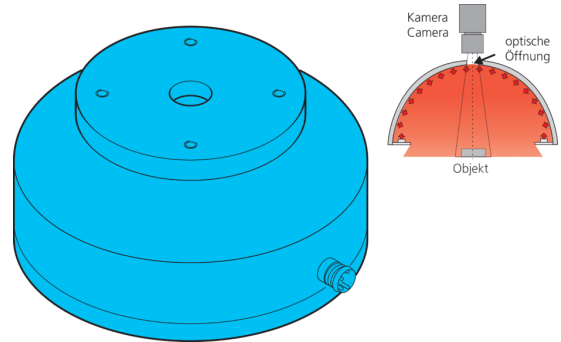

**210067**  
**BE-DOME100/70-G0-T4**  
**Dome light**

- Extremely homogeneous, diffuse illumination
- Very compact design
- High light intensity
- Robust design

12  
 aktive Fläche  
 active area  
 70  
 freier Innendurchmesser  
 inner diameter / illuminated area  
 Ø 65  
 M3 x 5 (4x)  
 41  
 50  
 M4 / 5 tief / depth  
 (4x)  
 optische Öffnung  
 aperture  
 Stecker M8, 4-polig  
 connector M8, 4-poled  
 50  
 Ø 100

PIN	Aderfarbe wire color	Funktion function
3	blau / blue	- blau / blue
1	braun / brown	+ 24V

BN: brown BU: blue

Function										

Technical data (typ.)	+20°C, 24 V DC
Service voltage	24 V DC
Power	2.4 W (100 mA, 24 V DC)
Illuminated area	Ø 70 mm
Quantity	32 (LEDs)
Diameter	Ø 100 mm (Diameter)
Housing material	Aluminum / Plastic
Protection class	III, operation on protective low voltage
Risk group (DIN EN 62471)	Free group
Light source	LED
Color	Infrared
Wavelength	850 nm
Deflection angle FWHM	120°
Ambient temperature during operation	0 ... +50 °C
Connection	Connector, M8, 4-pin