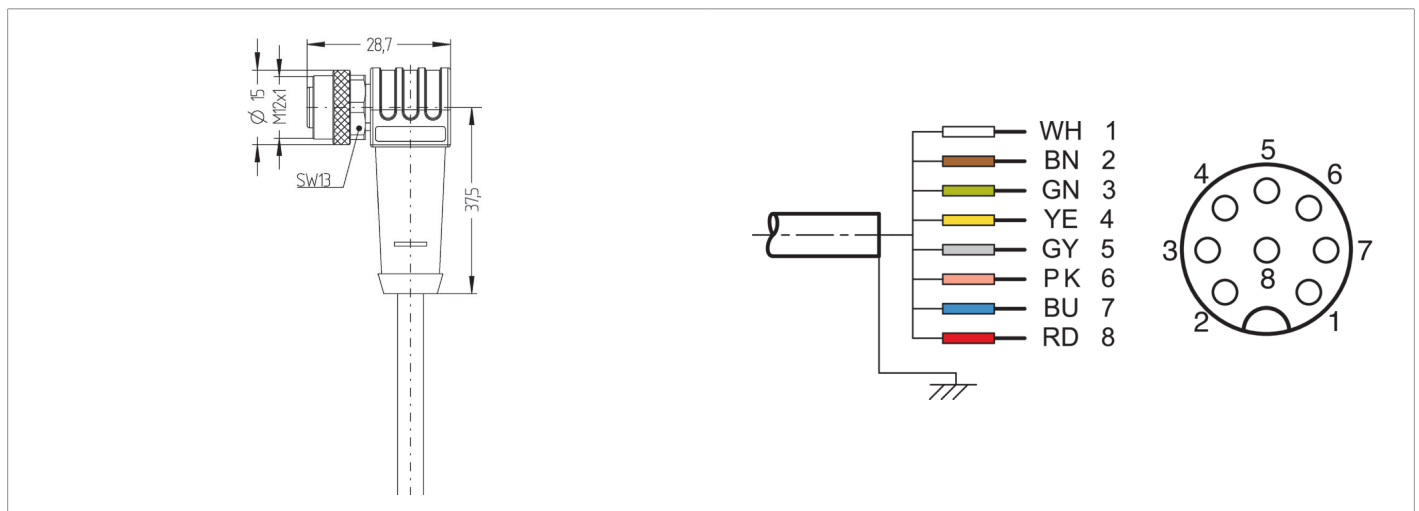

**209718**  
**VKPM-W-5/8-A**  
**Connection cable**

- Shielded
- Drag chain compatible
- Sturdy metal union nut
- High protection type
- Gold-plated plug-in contacts
- RoHs-compliant

Function													
												CE	

Technical data (typ.)	+20°C
Service voltage	< 60 V AC/DC
Length	5,000 mm
Diameter	Ø 6.7 mm (Diameter)
Thread	M12 x 1
Material of cable	PVC
Material	TPU (Connector)
Protection class	III, operation on protective low voltage
Design	Angled / open cable end
Characteristics	RoHs-compliant, Metal nut
Drag chain compatible	Yes
Ambient temperature during operation	0 ... +80 °C (Movable, Fixed)
Protection type	IP 68
Connection	Socket, M12, 8-pin
Connection 2	0.25 mm <sup>2</sup> (8 x)