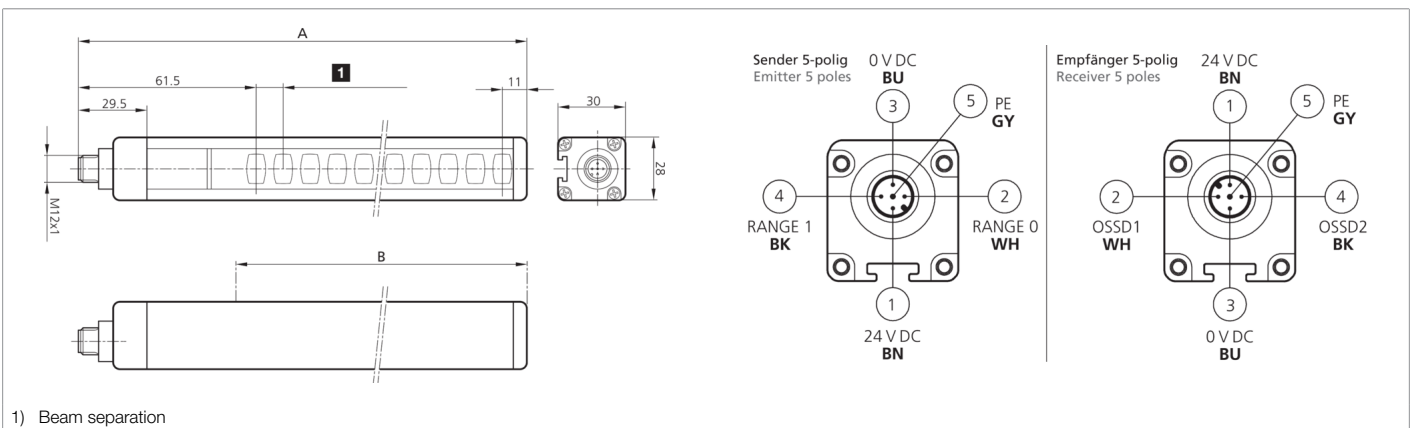

208495
SLB4-1651
Safety light curtain

- Highest safety level
- Resolution for finger protection
- Protective range to profile end
- Parameterization via connecting cable
- Easy and fast startup
- Automatic Start/Restart
- For Modular Safety Controller / safety relays
- Unshielded connecting cables up to 100 m
- High protection type

| Function | | | | | | | | | | |
|----------|--|--|--|--|--|--|--|--|--|--|
| | | | | | | | | | | |

| Technical data (typ.) | +20°C, 24 V DC |
|-----------------------------|---|
| Service voltage | 19.2 ... 28.8 V DC |
| Inverse polarity protection | Yes |
| Short-circuit protection | Yes |
| Total height (A) | 1713 mm |
| Mounting | T-groove (backside), / Holder SFB E 180 (optional) |
| Housing material | Aluminum |
| Material | Polycarbonate (Window) |
| Characteristic variables | Typ 4, Typ 4 (IEC/TS 61496-2), SIL 3 (IEC 61508), SILCL 3 (IEC 62061), PL e - Kat. 4 (EN ISO 13849-1) |
| Protective function | Finger protection |
| Protection class | III, operation on protective low voltage |
| Model | Basic |
| Start / restart | Automatic |
| Scope of delivery | Transmitter + receiver, one set of standard fixing brackets SA 6, CD-ROM containing the multi-language operating instructions, Quick installation guide |
| Safety output | pnp (2x), 400 mA / 24 V DC |
| Light source | LED |
| Color | Infrared |
| Wavelength | 950 nm |
| Number of beams | 165 |
| Protective field height (B) | 1660 mm |
| Range | 3000 mm (Low range) / 6000 mm (High range) |
| Resolution | 14.0 mm |