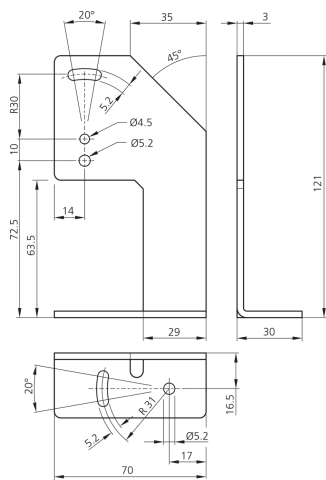

206474
BW-LHT 9-45
Mounting bracket

- Adjustable
- Robust design

Technical data (typ.)

Mounting	Hole / slotted
Housing material	Stainless steel (V4A, 1.4404 / AISI 316L - 1.4571 / AISI 316Ti)
Component	Mounting bracket
To be used for	Device series LAT-51 Compact
Scope of delivery	Mounting bracket, Fixing material