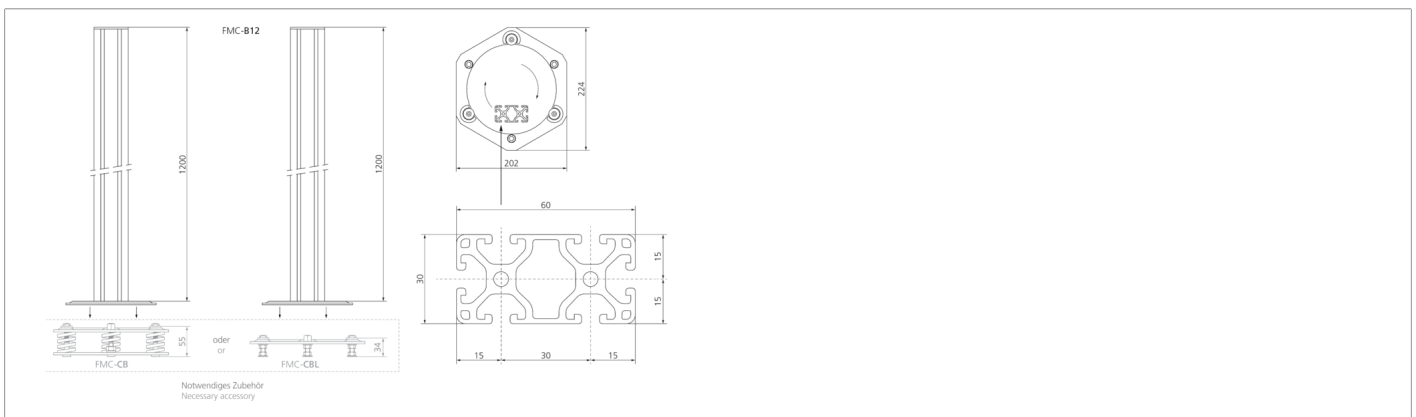

**204579**  
**FMC-B12**  
**Mounting column**

- Easy assembling and disassembling of the light grid
- Easy height adjustment of the first beam
- Robust column made of aluminum profile
- With adjustable angular orientation

**Technical data (typ.)**

Total height (A)	1200 mm
Housing material	Aluminum rod profile / Plastic
Operating principle	Mounting column
To be used for	2 beam safety light grids, 3 beam safety light grids, 4 beam safety light grids
Scope of delivery	Assembly instructions, 2 adjustable fixing brackets, Fixing material