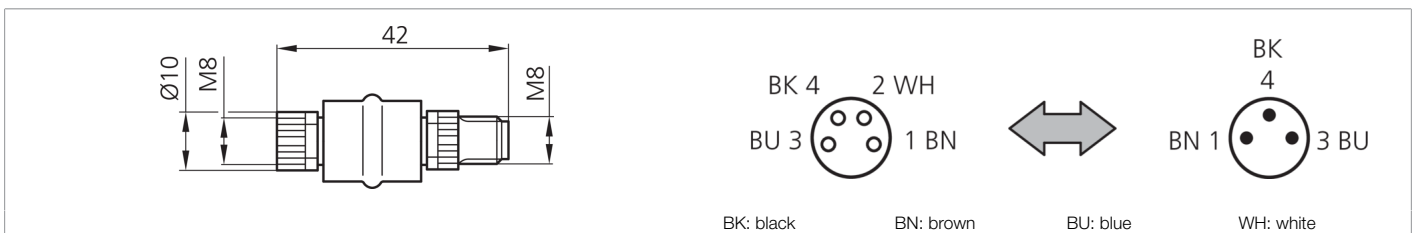

204129
M8K4/M8S3
Adapter plugs

- Coupling M8, 4-pin / Connector M8, 3-pin
- Turnable metal thread
- High protection type of up to IP 67

Function												

Technical data (typ.)	+20°C, 24 V DC
Service voltage	< 24 V (with max. 4.0 A)
Housing material	Plastic
Design	straight
Protection type	IP 67
Sensor-side connection	Socket, M8 x 1, 4-pin
Control-side connection	Connector, M8 x 1, 3-pin
More information / accessories	https://www.di-soric.com/204129