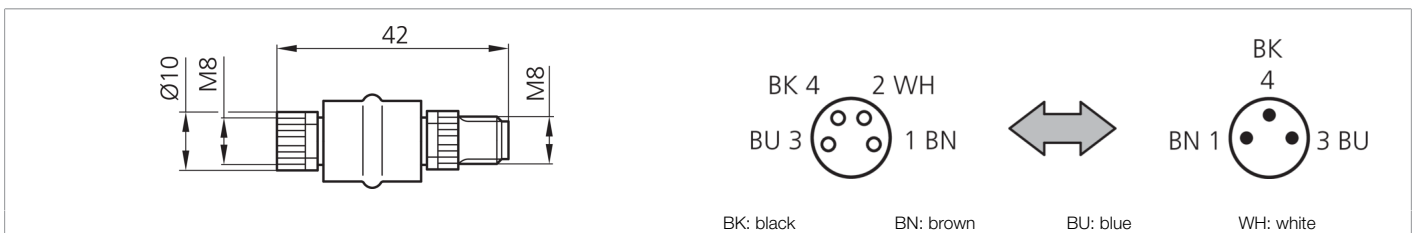

204129
M8K4/M8S3
Adapter plugs

- Coupling M8, 4-pin / Connector M8, 3-pin
- Turnable metal thread
- High protection type of up to IP 67

Function												
												  

Technical data (typ.)	+20°C, 24 V DC
Service voltage	< 24 V (with max. 4.0 A)
Housing material	Plastic
Design	straight
Protection type	IP 67
Sensor-side connection	Socket, M8 x 1, 4-pin
Control-side connection	Connector, M8 x 1, 3-pin
More information / accessories	https://www.di-soric.com/204129