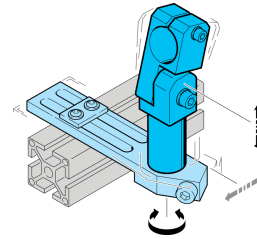

203906

SH-GLA-14-14-120

Articulated arm

- Highly flexible versatile mounting system
- Universal mounting
- Stepless adjustment
- Robust design

Technical data (typ.)		+20°C
Diameter		A: 14 mm
Dimension		B: 120 mm
Housing material		Metal
Component		Articulated arm
Characteristics		Adjustable
To be used for		Clamping pin 14 mm
Product series		Z-UBT-KL-MS Assembly system
More information / accessories		https://www.di-soric.com/203906