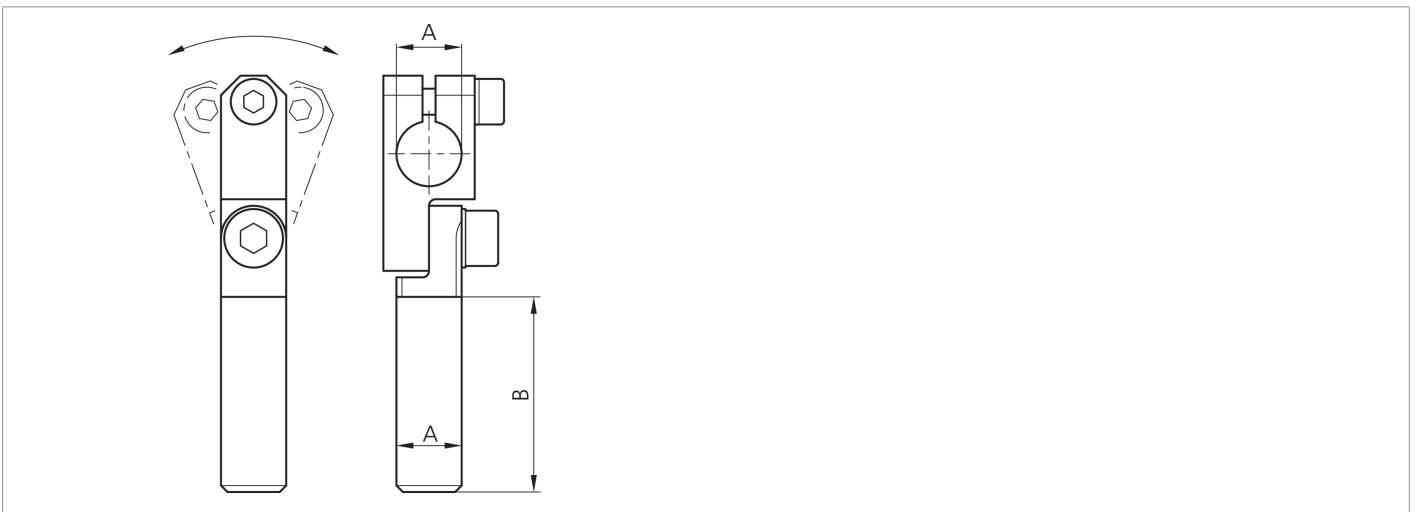

203906

SH-GLA-14-14-120

Articulated arm

- Highly flexible versatile mounting system
- Universal mounting
- Stepless adjustment
- Robust design

Technical data (typ.)		+20°C
Diameter		A: 14 mm
Dimension		B: 120 mm
Housing material		Metal
Component		Articulated arm
Characteristics		Adjustable
To be used for		Clamping pin 14 mm
Product series		Z-UBT-KL-MS Assembly system
More information / accessories		https://www.di-soric.com/203906