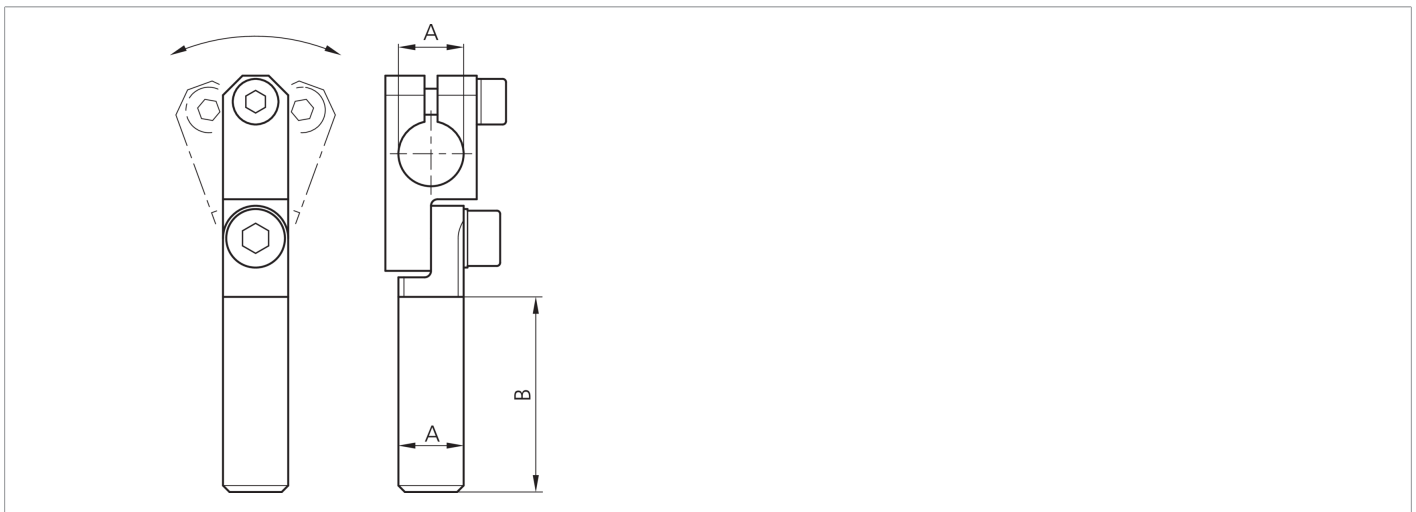

**203903**  
**SH-GLA-10-10-90**  
**Articulated arm**

- Highly flexible versatile mounting system
- Universal mounting
- Stepless adjustment
- Robust design

Technical data (typ.)		+20°C
Diameter		A: 10 mm
Dimension		B: 90 mm
Housing material		Metal
Component		Articulated arm
Characteristics		Adjustable
To be used for		Clamping pin 10 mm
Product series		Z-UBT-KL-MS Assembly system
More information / accessories		<a href="https://www.di-soric.com/203903">https://www.di-soric.com/203903</a>