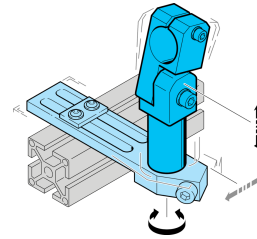

**203903**  
**SH-GLA-10-10-90**  
**Articulated arm**

- Highly flexible versatile mounting system
- Universal mounting
- Stepless adjustment
- Robust design

Technical data (typ.)		+20°C
Diameter		A: 10 mm
Dimension		B: 90 mm
Housing material		Metal
Component		Articulated arm
Characteristics		Adjustable
To be used for		Clamping pin 10 mm
Product series		Z-UBT-KL-MS Assembly system
More information / accessories		<a href="https://www.di-soric.com/203903">https://www.di-soric.com/203903</a>