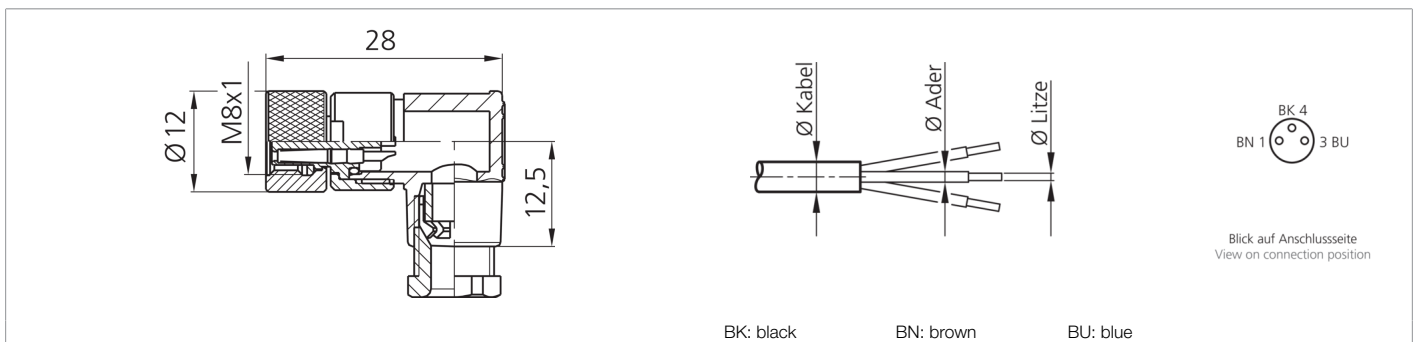

200006
BK-W-8
Plug connector

- Plastic housing
- Metal thread
- Solder connection
- 3-pin
- High protection type of up to IP 67
- Cable outlet 4 x 90° pivotable

Function											
											 

Technical data (typ.)		+20°C, 24 V DC	
Housing material		Plastic	
For Ø cable		3.5 ... 5.0 mm	
For strand cross-section		0.25 ... 0.34 mm ²	
Design		Angled	
Protection type		IP 67	
Sensor-side connection		Socket, M8 x 1, 3-pin	
Control-side connection		Field-wireable, Solder connection	
More information / accessories		https://www.di-soric.com/200006	