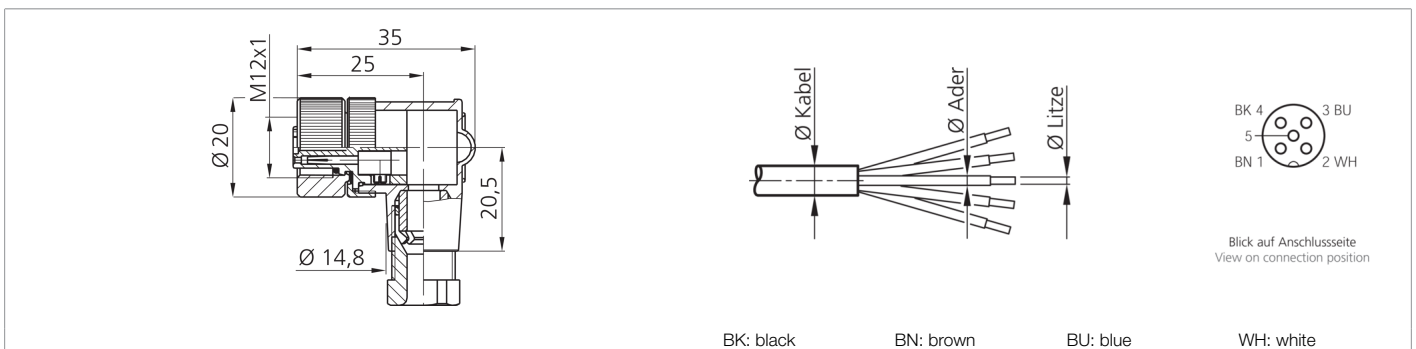

200005
BK-W-12/5
Plug connector

- Plastic housing
- Metal thread
- terminals
- 5-pin
- High protection type
- Cable outlet 4 x 90° pivotable

Function												

Technical data (typ.)	+20°C, 24 V DC
Housing material	Plastic
For Ø cable	4.0 ... 6.0 mm
For strand cross-section	0.75 mm ²
Component	Plug connector
Design	Angled
Protection type	IP 67
Sensor-side connection	Socket, M12 x 1, 5-pin
Control-side connection	Field-wireable, terminals