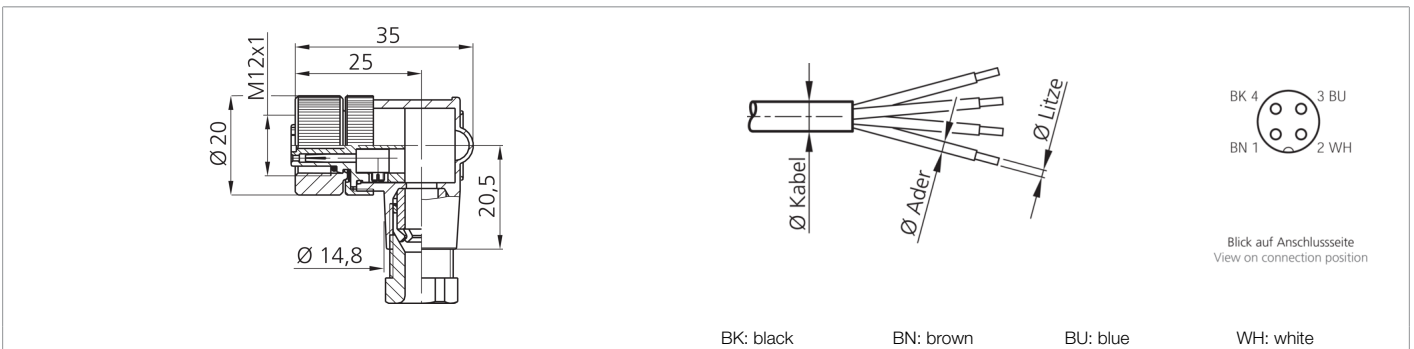

**200004**  
**BK-W-12**  
**Plug connector**

- Plastic housing
- Metal thread
- terminals
- 4-pin
- High protection type
- Cable outlet 4 x 90° pivotable

Function											

Technical data (typ.)	+20°C, 24 V DC
Housing material	Plastic
For Ø cable	4.0 ... 6.0 mm
For strand cross-section	0.75 mm <sup>2</sup>
Component	Plug connector
Design	Angled
Protection type	IP 67
Sensor-side connection	Socket, M12 x 1, 4-pin
Control-side connection	Field-wireable, terminals